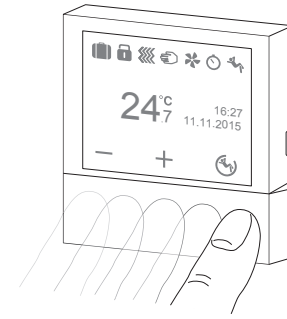

6LE002344A

80660100
KNX room controller

80440100
KNX thermostat

SWIPING

SWIPING

SWIPING