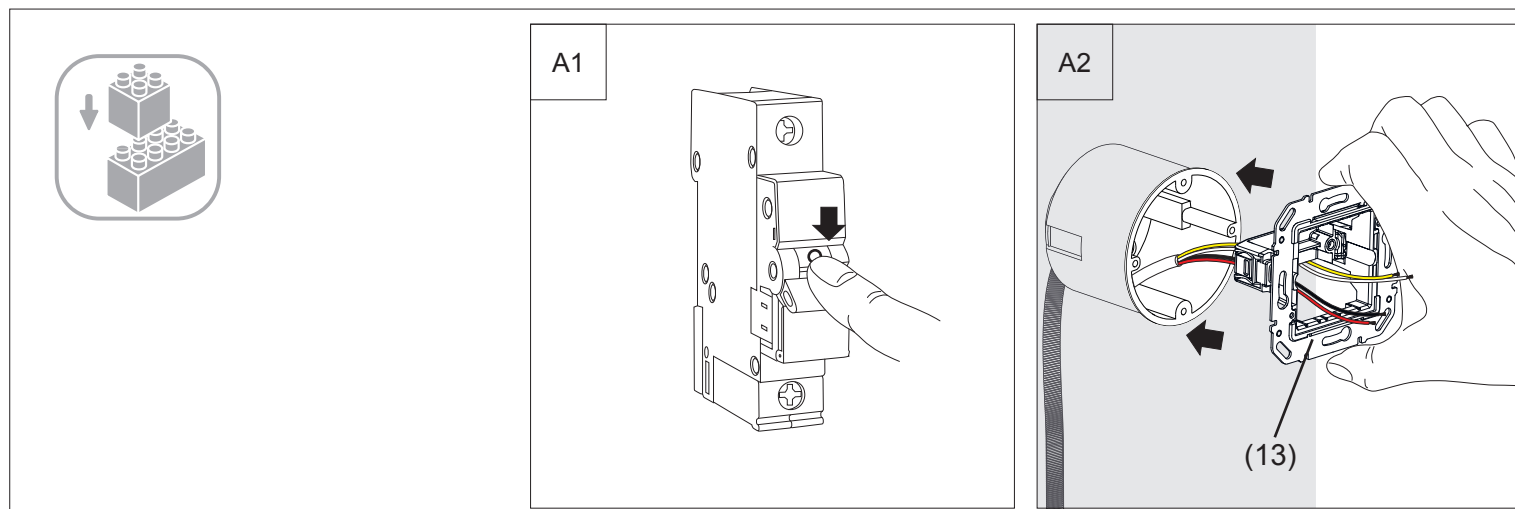

6LE002344A

80660100
KNX room controller

80440100
KNX thermostat

SWIPING

SWIPING

SWIPING