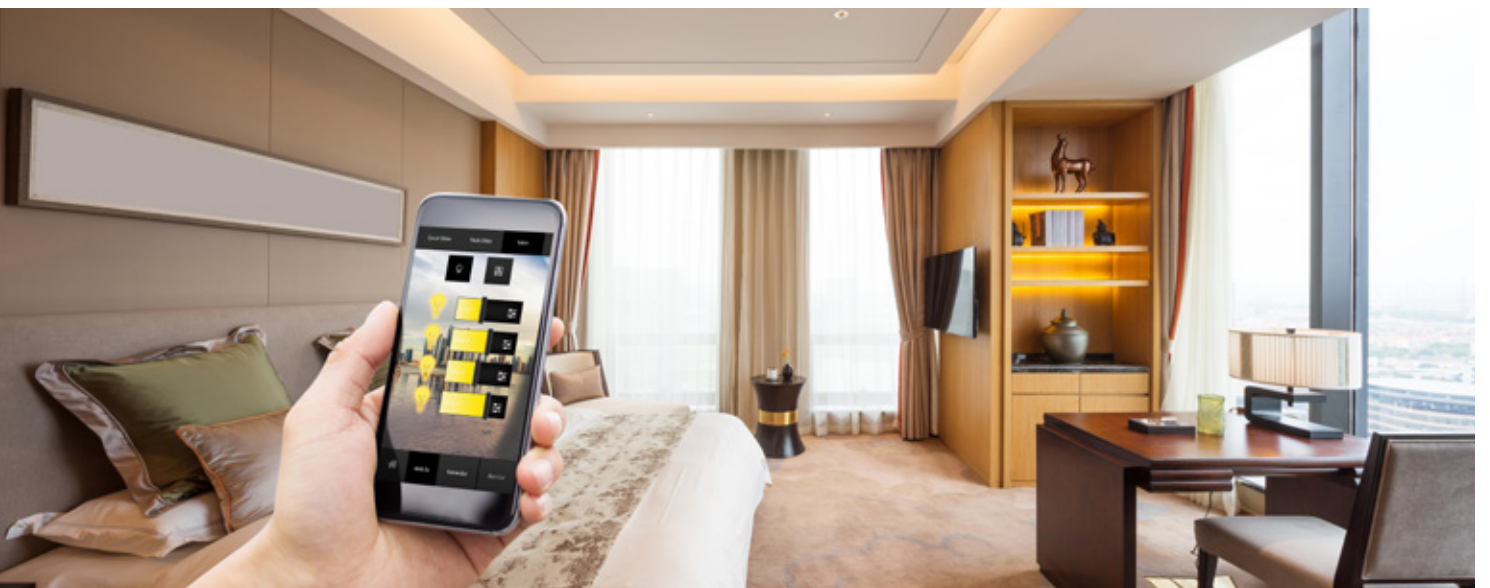

Helping to experience comfort in your home, Valesa panel technology is designed to meet all your needs from a single interface. In addition to adding elegance to chosen aesthetic of your spaces with a touch of design, Valesa panel will also become an essential part of your home.

Catch up With Mobile Age... **With Valesa Mobile**

Manage lighting, climate, blinds, alarms, intercom, with your mobile devices.

You can do anything you do with touch panel using your smartphone. Highest level of data security technologies are used in Valesa Mobile Application.