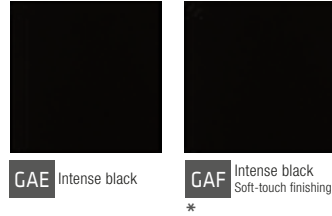

Colour solutions - FF series

■ ROCKERS, FRAMES AND PLATES

WHITE PLASTIC

BLACK PLASTIC

PLASTIC

METAL

Colour solutions - FF series

■ ONLY FOR 'NF ROCKERS

CHROMED

Colour solutions - 71 series

FRAMES AND PLATES

PLASTIC

GAA Ice white

GAE Intense black

GAG Silver

METAL

GBQ Aluminium
Brushed finishing

GBR Nickel
Brushed finishing

GBS Titanium
Brushed finishing

Colour solutions - 71 series

ROCKERS

PLASTIC

MAA White

MAL Black