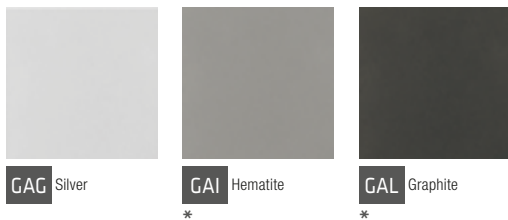

Colour solutions - FF series

■ ROCKERS, FRAMES AND PLATES

WHITE PLASTIC

BLACK PLASTIC

PLASTIC

METAL

Colour solutions - FF series

■ ONLY FOR 'NF ROCKERS

CHROMED

Colour solutions - 71 series

FRAMES AND PLATES

PLASTIC

GAA Ice white

GAE Intense black

GAG Silver

METAL

GBQ Aluminium
Brushed finishing

GBR Nickel
Brushed finishing

GBS Titanium
Brushed finishing

Colour solutions - 71 series

ROCKERS

PLASTIC

MAA White

MAL Black