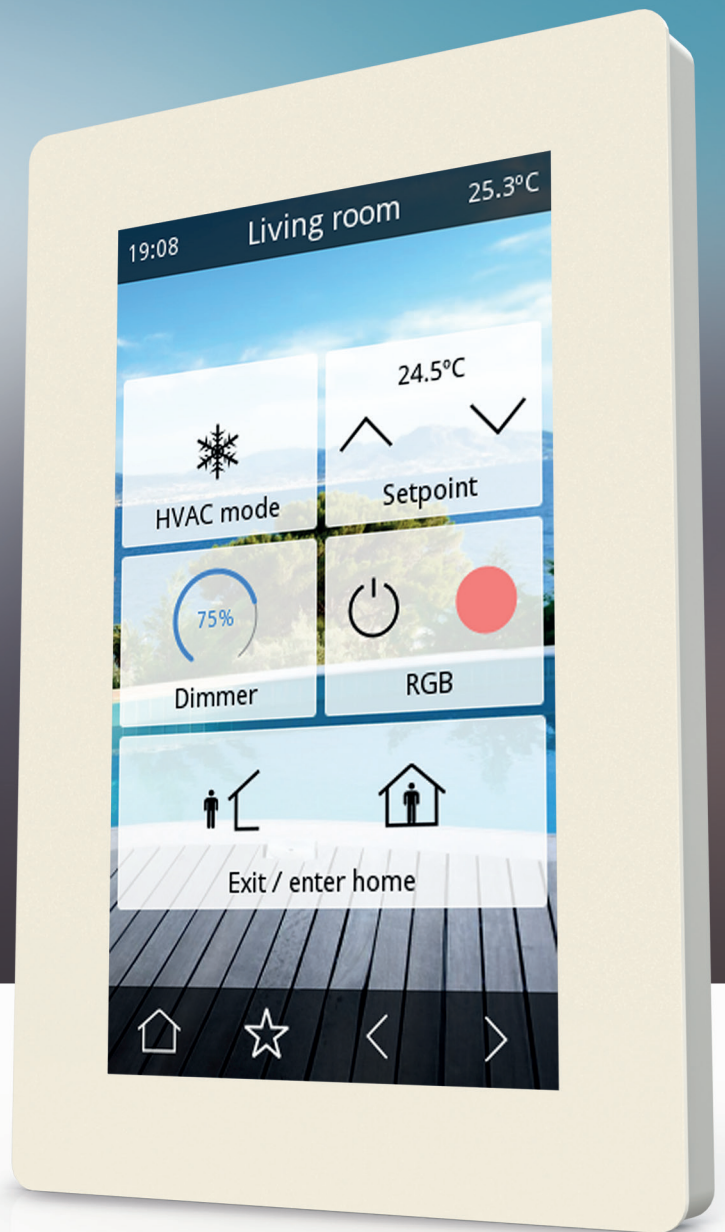

# IDDEROVERSO

Room controller with 4.3"  
capacitive touch display

be surprised

**iddero**

verso.iddero.com

# IDDERO **VERSO**

## **Elegant. Compact. Versatile.**

Meet the new Iddero Verso with 4,3" capacitive touch display. Available in white or black, the unit can be installed in portrait or landscape mode. The perfect choice for any environment.

## **Not just a pretty face**

Time schedules, alarm monitoring, an internal scene controller, two independent thermostats, built-in temperature sensor, four multifunction inputs, integrated KNX bus coupler... the new Iddero Verso has everything you need for your next KNX project.