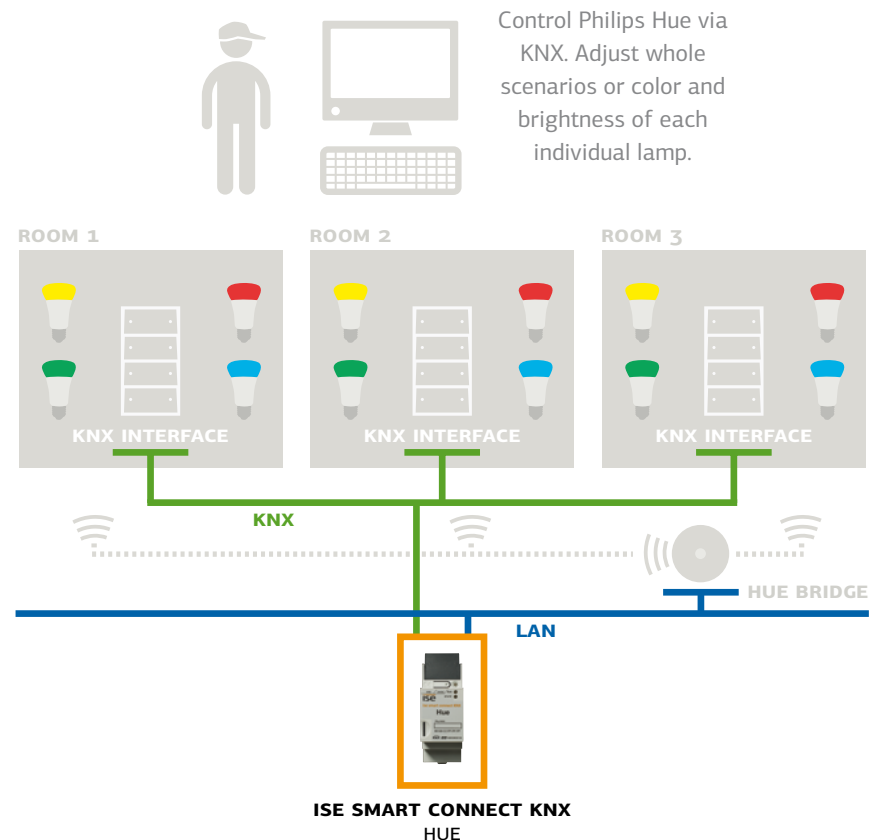

NEW!

ISE SMART CONNECT KNX HUE

Philips Hue controlled via KNX

ise Individuelle Software-Entwicklung GmbH

The ise smart connect KNX Hue

Starting now, Philips Hue is controllable via KNX. Up to 25 lights, endless possibilities. Good bye extra app!

The solution comes in the form of the new ise smart connect KNX Hue: with the KNX system, the innovative KNX adapter lets you control up to 25 Hue lights via dimmer or switch. From warm to lively, the lamps' LED technology opens up the wide spectrum of light hues. Individual RGB values can be set for each individual lamp. The KNX control element lets you choose comfortably between complete light scenarios and separate control.

INTELLIGENT, INNOVATIVE TECHNOLOGY. NEVER BEFORE HAS A CONNECTION IN THE WORLD OF KNX BEEN THIS SMART!

Bright moment: Philips Hue meets KNX!

Finally control Philips Hue with all KNX controls. Individually design light by using color hues and brightness.

Features:

- Separately control up to 25 Philips Hue lamps via switching and dimming
- individual control of RGB color hues possible
- for ETS version 4.1.6. or higher

Smart Connection

Philips Hue controlled via KNX