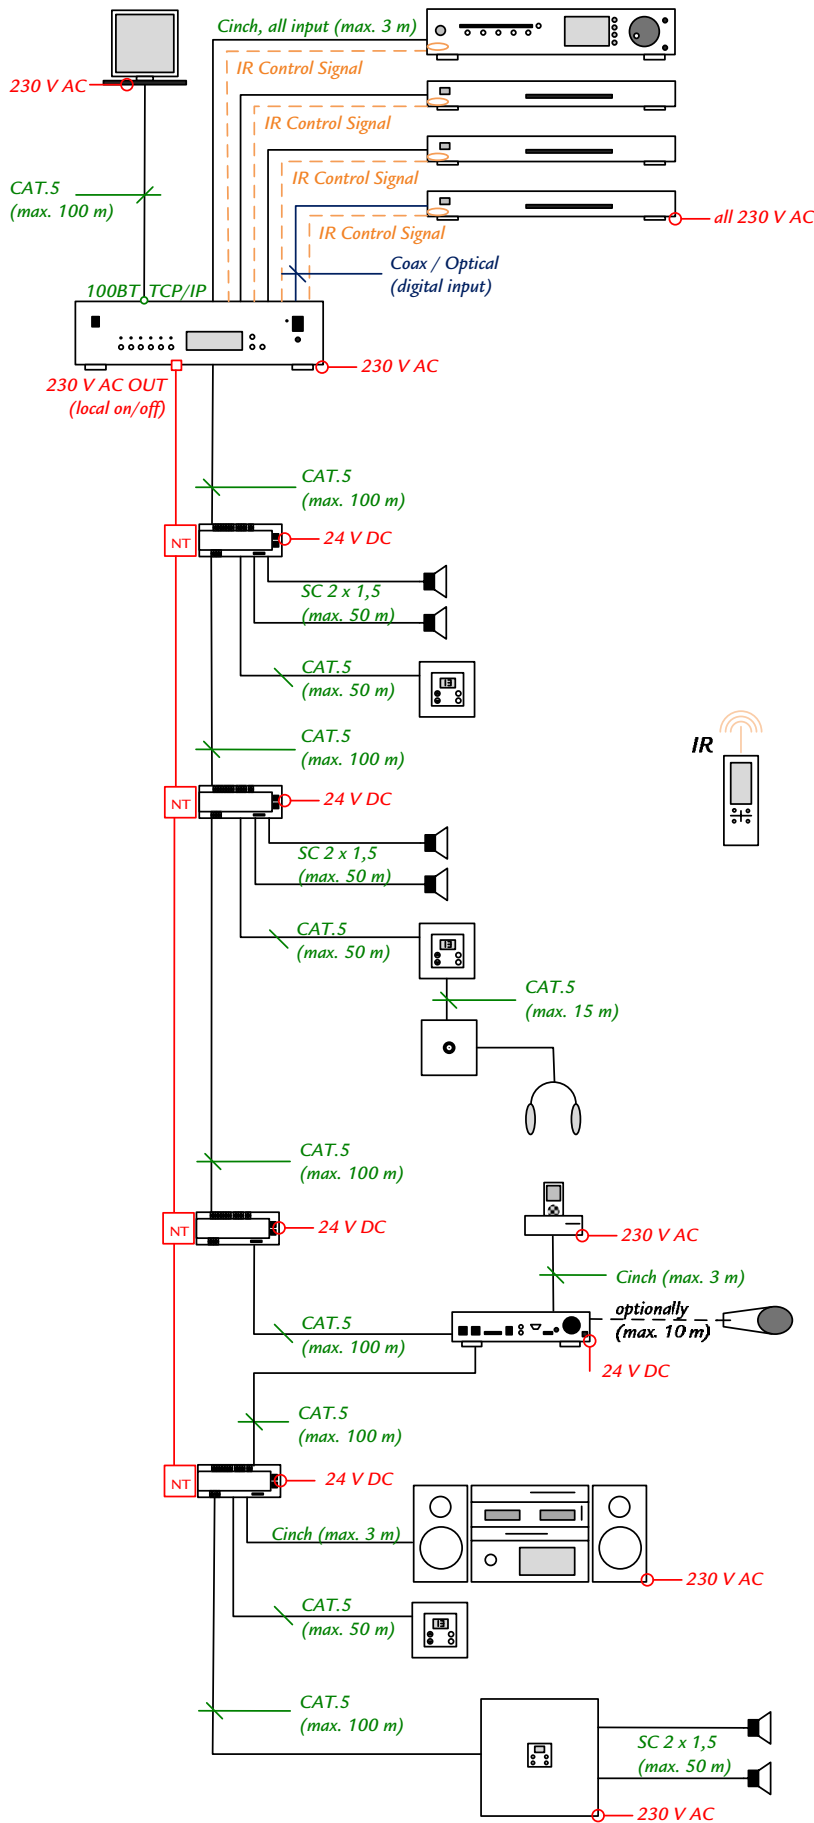

DAM Network (Daisy Chain)

Symbols

-  ... Audio Source
-  ... Audio Server
-  ... PC or Touchscreen
-  ... Central Unit DAM 6000
-  ... Speaker Module DAM LS (stereo / LineOut)
-  ... DAM Local Input Module DAM LI
-  ... DAM Client DAM CL
-  ... IR Touch Module DAM IR
-  ... Headphone Module DAM HP
-  ... IR Remote Control TP 6000
-  ... Loudspeaker
-  ... Headphone
-  ... Stereo System
-  ... Mobile MP3 Player (e.g. iPod*)
-  ... Microphone
-  ... Power Supply